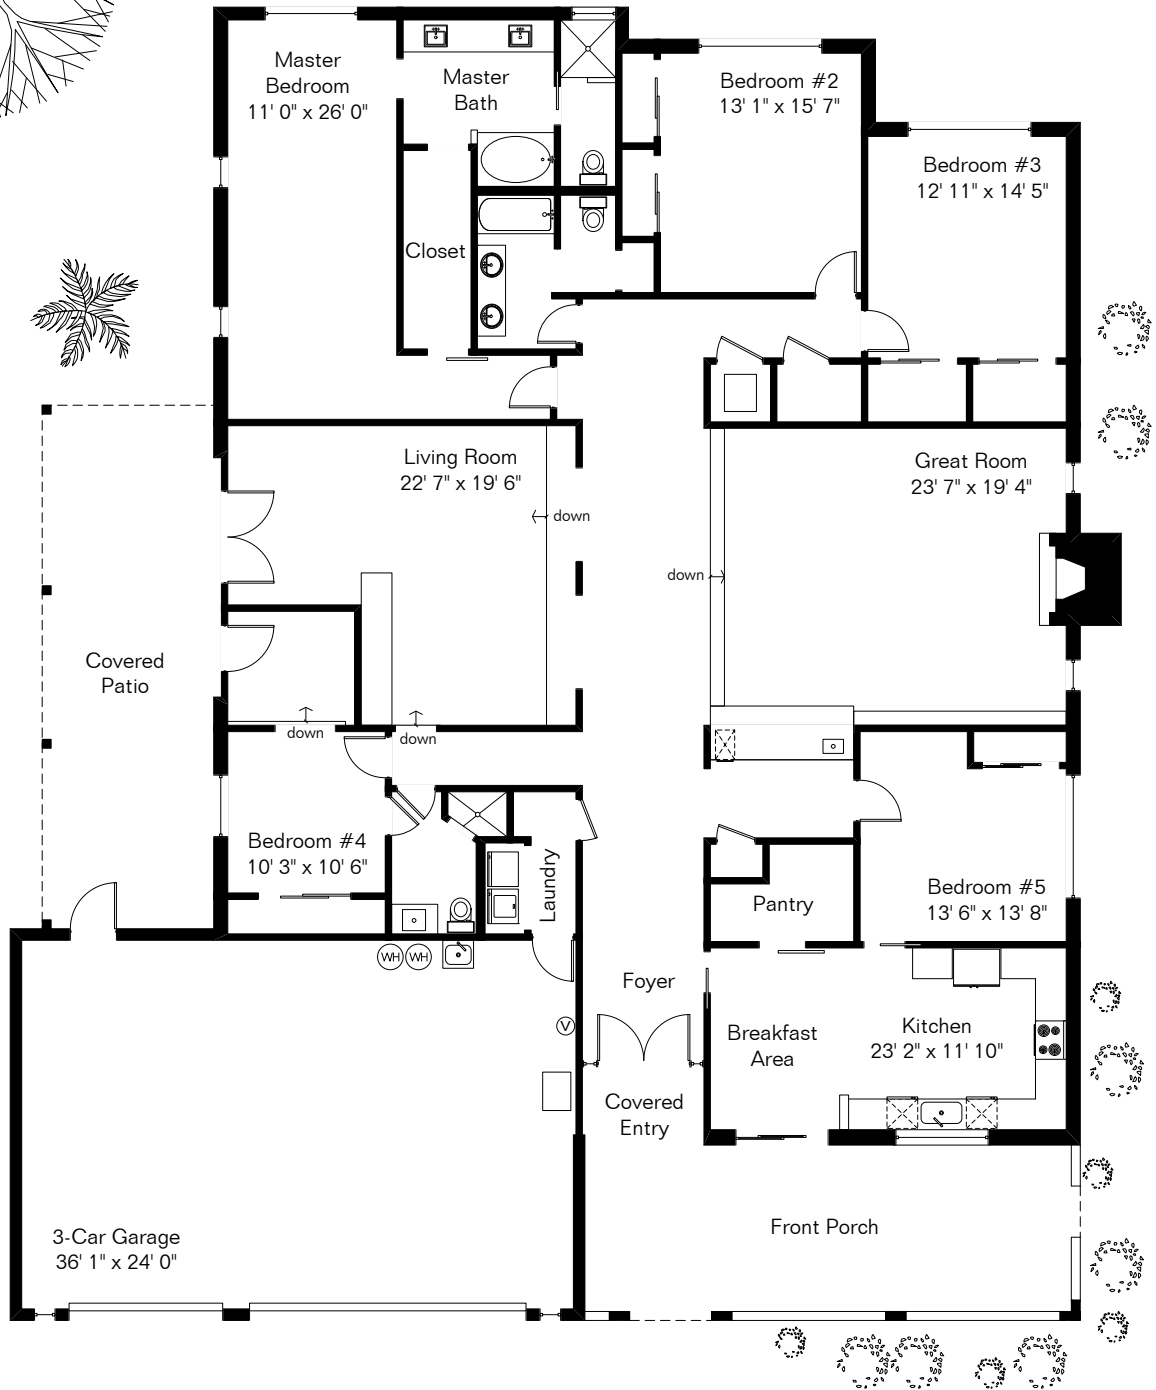

The square footages and room size information are deemed to be reliable but are not guaranteed and should be independently verified.

5405 E Placita Hayuco

Site Visit October 2019

Living Area 3,681 Sq Ft
Garage 930 Sq Ft

Copyright 2019 Floor Plans First! LLC
All Rights Reserved.

www.FloorPlansFirst.com

Toll Free (877) 887-1500
Voice (520) 881-1500
Fax (520) 791-7701